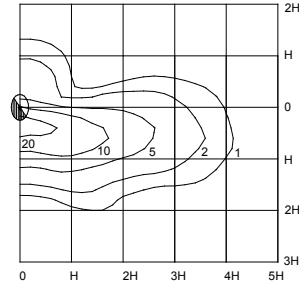

## APPLICATION GUIDE

Klif Series - Street Optic (A6)

38w LED 4K

6m Height

Contours in Lux

M. Factor = 0.90

## APPLICATION GUIDE

Klif Series - Street Optic Wide (A8)

38w LED 4K

6m Height

Contours in Lux

M. Factor = 0.90

## APPLICATION GUIDE

Klif Series - Forward Throw (A9)

38w LED 4K

6m Height

Contours in Lux

M. Factor = 0.90

## DIMENSIONS