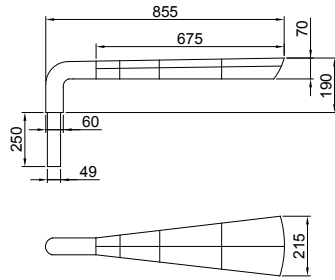

Klif - Post top

Weight: 10kgs EPA: 0.07m²