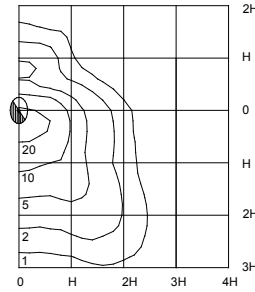

## APPLICATION GUIDE

Klif Series - Forward Throw (A9)

38w LED 4K

6m Height

Contours in Lux

M. Factor = 0.90

## Twin Outreach Version

## DIMENSIONS