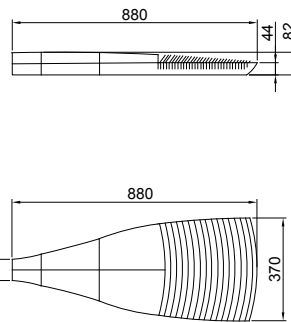

Klif XL - Side Entry

Weight: 13kgs EPA: 0.06m²