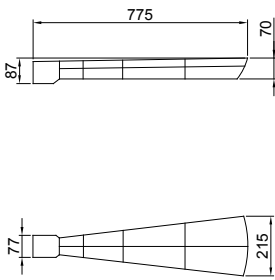

DIMENSIONS

Klif - Side Entry

Weight: 10kg EPA: 0.05m²