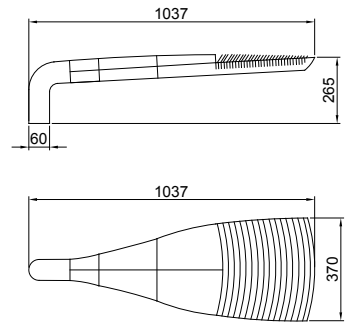

Klif XL - Post top

Weight: 15kgs EPA: 0.08m² All Dimensions in mm

ORDERING CODE

Wattage	Type	Code	Details	Optic	Option	Lumens
20w	8LED	5KLI08LGA	Klif Series, 700mA driver, 4K	A8	C5	2050 lm
27w	16LED	5KLI10LGA	Klif Series, 500mA driver, 4K	A6	A8, A9, C4	3120 lm
38w	16LED	5KL11LGA	Klif Series, 700mA driver, 4K	A6	A8, A9, C4	4105 lm
52w	32LED	5KLI13LGA	Klif Series, 500mA driver, 4K	A6	A9, C4	6235 lm
73w	32LED	5KLI14LGA	Klif Series, 700mA driver, 4K	A6	A9, C4	8205 lm
52w	32LED	5KLX13LGA	Klif XL Series, 500mA driver, 4K	A10	A13, A14, C6	6235 lm
73w	32LED	5KLX14LGA	Klif XL Series, 700mA driver, 4K	A10	A13, A14, C6	8205 lm
77w	48LED	5KLX16LGA	Klif XL Series, 500mA driver, 4K	A10	A13, A14, C6	9355 lm
108w	48LED	5KLX17LGA	Klif XL Series, 700mA driver, 4K	A10	A13, A14, C6	12310 lm
100w	64LED	5KLX19LGA	Klif XL Series, 500mA driver, 4K	A10	A13, A14, C6	12475 lm
142w	64LED	5KLX20LGA	Klif XL Series, 700mA driver, 4K	A10	A13, A14, C6	16415 lm
123w	80LED	5KLX22LGA	Klif XL Series, 500mA driver, 4K	A10	A13, A14, C6	15595 lm
175w	80LED	5KLX23LGA	Klif XL Series, 700mA driver, 4K	A10	A13, A14, C6	20515 lm

OPTIONS

RAL: Pls Specify
D76: D76 Post-top option (XL only)
Wall: Wall mount option
DALI: DALI Dimmable
PC: Internal Mini Photocell (XL only)
1-10V: 1-10V Dimmable
CLO: Constant Lumen Output
PRO: Programmed Dimming
FT: Forward Throw Optic (A9)
STW: Street Optic Wide (A8)
SYM: Symmetric Optic (C4/C5)
3K: 3000K, Warm White
MRN: Marine Finish
IK10: IK 10 Protection

Further info on request · email: info@light.ie · www.light.ie

Specifications may change without prior notification. Ref: 396

Veelite