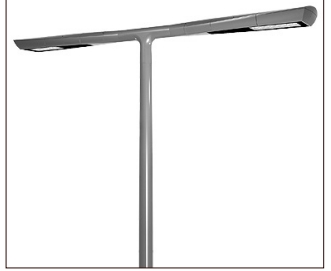

Twin Outreach Version