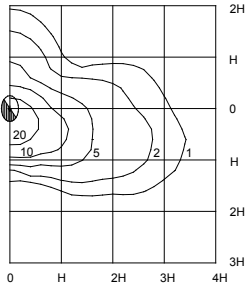

## APPLICATION GUIDE

Klif Series - Street Optic (A6)

38w LED 4K

6m Height

Contours in Lux

M. Factor = 0.90

## APPLICATION GUIDE

Klif Series - Street Optic Wide (A8)

38w LED 4K

6m Height

Contours in Lux

M. Factor = 0.90

## DIMENSIONS