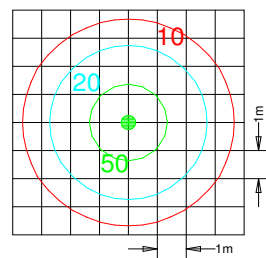

APPLICATION GUIDE

Zero Pendant 40w LED

Mounting Height 2.4m

Reflectances 0.4/0.4/0.2 for ceiling, walls and floor.