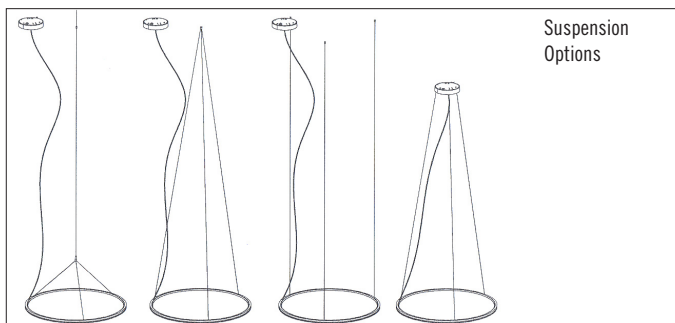

Construction: A luminous prismatic acrylic flat sheet, surrounded by an aluminium frame, suspended with wire cables.

Installation: Ceiling Rose supplied with Luminaire contains Driver. Electrical Connections made to Driver. Option of 3 suspension cables from Ceiling Rose, or Ceiling Rose being separate. See Diagram overleaf.

Options: Length of Suspension Cable, Diameter of Luminaire, DALI Dimming.

Manufactured: EU.

Product Compliance: EN 60598; CE.

DIMENSIONS

All Dimensions are in mm

APPLICATION GUIDE

Zero Pendant 40w LED

Mounting Height 2.4m

Reflectances 0.4/0.4/0.2 for ceiling, walls and floor.

ORDERING CODE

Wattage	Lamp Type	Diameter	Code	Details	Weight	Direct Lumens	Indirect Lumens
40w	LED	470 mm	3LL-EC101	LED Pendant 4K, 1m cable	5 kgs	1651 lm	1983 lm
49w	LED	560 mm	3LL-EC201	LED Pendant 4K, 1m cable	6 kgs	1980 lm	2379 lm
58w	LED	650 mm	3LL-EC301	LED Pendant 4K, 1m cable	6 kgs	2311 lm	2777 lm
63w	LED	740 mm	3LL-EC401	LED Pendant 4K, 1m cable	7 kgs	2642 lm	3173 lm
71w	LED	825 mm	3LL-EC501	LED Pendant 4K, 1m cable	8 kgs	2972 lm	3570 lm
71w	LED	1000 mm	3LL-EC601	LED Pendant 4K, 1.5m cable	10 kgs	2833 lm	3404 lm
83w	LED	1200 mm	3LL-EC701	LED Pendant 4K, 1.5m cable	14 kgs	3274 lm	3933 lm
108w	LED	1500 mm	3LL-EC801	LED Pendant 4K, 1.5m cable	17 kgs	4136 lm	4968 lm
127w	LED	1800 mm	3LL-EC901	LED Pendant 4K, 1.5m cable	22 kgs	4694 lm	5638 lm
139w	LED	2000 mm	3LL-ECA01	LED Pendant 4K, 1.5m cable	26 kgs	5037 lm	6051 lm