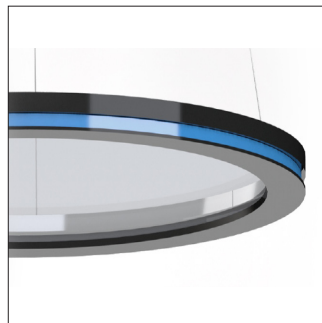

Zero LED Pendant

Internal Lighting

Attractive Pendant in 10 sizes, suitable for higher ceilings (typically 4m to 10m) in hotels and restaurants, banks, churches, libraries, corridors and historic buildings.

Construction: A luminous prismatic acrylic flat sheet, surrounded by an aluminium frame, suspended with wire cables.

Installation: Ceiling Rose supplied with Luminaire contains Driver. Electrical Connections made to Driver. Option of 3 suspension cables from Ceiling Rose, or Ceiling Rose being separate. See Diagram overleaf.

Finish: RAL 7016 white as standard. RAL 9005 Black or other RALs on request. Decorative Strip option in White, Black, Blue, Green or Red.

LED: Wattages from 39w to 139w. 2700K, 3000K or 4000K.

Life: L80 B20 - 50,000 hours.