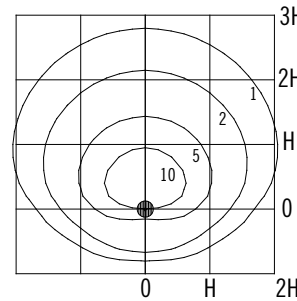

ORDERING CODE

Wattage	Lamp Type	Code	Details
70w	MH	BEL071H	Belgard luminaire c/w lamp
150w	MH	BEL151H	Belgard luminaire c/w lamp

Please contact Veelite for details on the integrated Belgard reflector.

OPTIONS

RAL: Pls specify