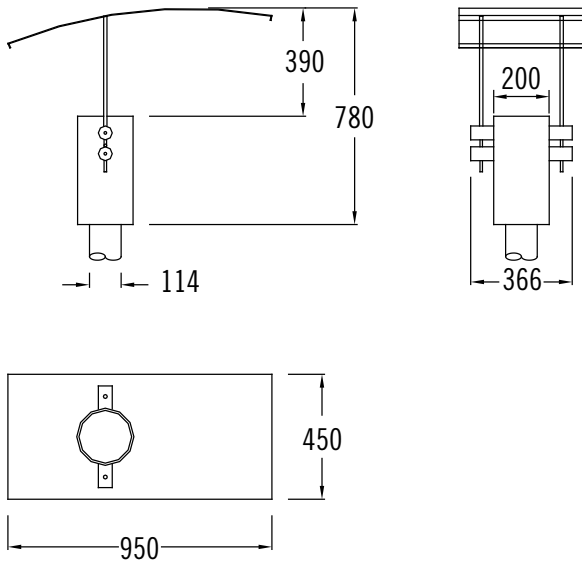

Belgard Series

External Lighting

Integrated Belgard reflector designed to compliment pole with separate Luminaire to provide indirect lighting effect. Typically on 4m - 12m constant diameter pole.

Construction: Aluminium.

Proa Floodlight - details on request
Direct and Indirect illumination

DIMENSIONS - Belgard Uplighter

All Dimensions are in mm.

APPLICATION GUIDE

Belgard Uplighter

150w MH

4m Height

Contours in Lux

M. Factor = 0.81

ORDERING CODE

Wattage	Lamp Type	Code	Details
70w	MH	BEL071H	Belgard luminaire c/w lamp
150w	MH	BEL151H	Belgard luminaire c/w lamp

Please contact Veelite for details on the integrated Belgard reflector.