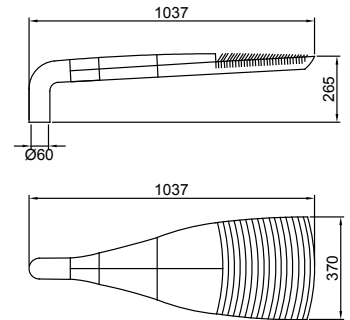

Manufactured: EU.

Product Compliance: EN 60598; CE.

APPLICATION GUIDE

Klif Series - Street Optic A10

38w LED 4K

6m Height

Contours in Lux

M. Factor = 0.90

APPLICATION GUIDE

Klif Series - Street Optic Wide A13

38w LED 4K

6m Height

Contours in Lux

M. Factor = 0.90

APPLICATION GUIDE

Klif Series - Forward Throw A14

38w LED 4K

6m Height

Contours in Lux

M. Factor = 0.90

Twin Outreach Version

DIMENSIONS

Klif - Side Entry

Weight: 10kg EPA: 0.05m²

Klif - Post top

Weight: 10kg EPA: 0.07m²

Klif XL - Side Entry

Weight: 12kg EPA: 0.06m²

Klif XL - Post top

Weight: 14kg EPA: 0.07m² All Dimensions in mm

ORDERING CODE

Wattage	Type	Code	Details	Optic	Option	Lumens
20w	8LED	5KLI08LGA	Klif Series, 700mA driver, 4K	A10	A11-A14, C6	2098 lm
27w	16LED	5KLI10LGA	Klif Series, 500mA driver, 4K	A10	A11-A14, C6	3167 lm
38w	16LED	5KLI11LGA	Klif Series, 700mA driver, 4K	A10	A11-A14, C6	4197 lm
40w	24LED	5KLI12LGB	Klif Series, 500mA driver, 4K	A10	A11-A14, C6	4752 lm
55w	24LED	5KLI12LGA	Klif Series, 700mA driver, 4K	A10	A11-A14, C6	6296 lm
52w	32LED	5KLI13LGA	Klif Series, 500mA driver, 4K	A10	A11-A14, C6	6334 lm
73w	32LED	5KLI14LGA	Klif Series, 700mA driver, 4K	A10	A11-A14, C6	8393 lm
52w	32LED	5KLX13LGA	Klif XL Series, 500mA driver, 4K	A10	A11-A14, C6	6334 lm
73w	32LED	5KLX14LGA	Klif XL Series, 700mA driver, 4K	A10	A11-A14, C6	8393 lm
77w	48LED	5KLX16LGA	Klif XL Series, 500mA driver, 4K	A10	A11-A14, C6	9501 lm
108w	48LED	5KLX17LGA	Klif XL Series, 700mA driver, 4K	A10	A11-A14, C6	12590 lm
100w	64LED	5KLX19LGA	Klif XL Series, 500mA driver, 4K	A10	A11-A14, C6	12668 lm
142w	64LED	5KLX20LGA	Klif XL Series, 700mA driver, 4K	A10	A11-A14, C6	16787 lm
123w	80LED	5KLX22LGA	Klif XL Series, 500mA driver, 4K	A10	A11-A14, C6	15836 lm
175w	80LED	5KLX23LGA	Klif XL Series, 700mA driver, 4K	A10	A11-A14, C6	20984 lm