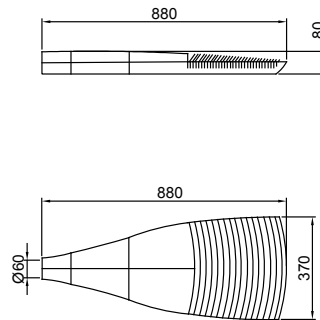

Manufactured: EU.

Product Compliance: EN 60598; CE.

APPLICATION GUIDE

Klif Series - Street Optic A10

38w LED 4K

6m Height

Contours in Lux

M. Factor = 0.90

APPLICATION GUIDE

Klif Series - Street Optic Wide A13

38w LED 4K

6m Height

Contours in Lux

M. Factor = 0.90

APPLICATION GUIDE

Klif Series - Forward Throw A14

38w LED 4K

6m Height

Contours in Lux

M. Factor = 0.90

Twin Outreach Version

DIMENSIONS

Klif - Side Entry

Weight: 10kg EPA: 0.05m²

Klif - Post top

Weight: 10kg EPA: 0.07m²

Klif XL - Side Entry

Weight: 12kg EPA: 0.06m²

Klif XL - Post top

Weight: 14kg EPA: 0.07m² All Dimensions in mm

ORDERING CODE

Wattage	Type	Code	Details	Optic	Option	Lumens
20w	8LED	5KLI08LGA	Klif Series, 700mA driver, 4K	A10	A11-A14, C6	2098 lm
27w	16LED	5KLI10LGA	Klif Series, 500mA driver, 4K	A10	A11-A14, C6	3167 lm
38w	16LED	5KLI11LGA	Klif Series, 700mA driver, 4K	A10	A11-A14, C6	4197 lm
40w	24LED	5KLI12LGB	Klif Series, 500mA driver, 4K	A10	A11-A14, C6	4752 lm
55w	24LED	5KLI12LGA	Klif Series, 700mA driver, 4K	A10	A11-A14, C6	6296 lm
52w	32LED	5KLI13LGA	Klif Series, 500mA driver, 4K	A10	A11-A14, C6	6334 lm
73w	32LED	5KLI14LGA	Klif Series, 700mA driver, 4K	A10	A11-A14, C6	8393 lm
52w	32LED	5KLX13LGA	Klif XL Series, 500mA driver, 4K	A10	A11-A14, C6	6334 lm
73w	32LED	5KLX14LGA	Klif XL Series, 700mA driver, 4K	A10	A11-A14, C6	8393 lm
77w	48LED	5KLX16LGA	Klif XL Series, 500mA driver, 4K	A10	A11-A14, C6	9501 lm
108w	48LED	5KLX17LGA	Klif XL Series, 700mA driver, 4K	A10	A11-A14, C6	12590 lm
100w	64LED	5KLX19LGA	Klif XL Series, 500mA driver, 4K	A10	A11-A14, C6	12668 lm
142w	64LED	5KLX20LGA	Klif XL Series, 700mA driver, 4K	A10	A11-A14, C6	16787 lm
123w	80LED	5KLX22LGA	Klif XL Series, 500mA driver, 4K	A10	A11-A14, C6	15836 lm
175w	80LED	5KLX23LGA	Klif XL Series, 700mA driver, 4K	A10	A11-A14, C6	20984 lm