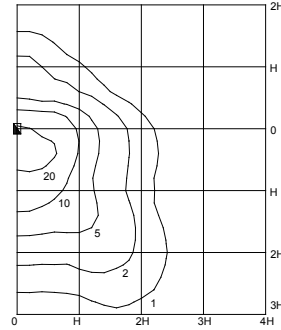

Manufactured: EU.

Product Compliance: EN 60598; CE.

APPLICATION GUIDE

Klif Series - Street Optic A10

38w LED 4K

6m Height

Contours in Lux

M. Factor = 0.90

APPLICATION GUIDE

Klif Series - Street Optic Wide A13

38w LED 4K

6m Height

Contours in Lux

M. Factor = 0.90

APPLICATION GUIDE

Klif Series - Forward Throw A14

38w LED 4K

6m Height

Contours in Lux

M. Factor = 0.90

Twin Outreach Version

DIMENSIONS

Klif - Side Entry

Weight: 10kg EPA: 0.05m²

Klif - Post top

Weight: 10kg EPA: 0.07m²

Klif XL - Side Entry

Weight: 12kg EPA: 0.06m²

Klif XL - Post top

Weight: 14kg EPA: 0.07m² All Dimensions in mm

ORDERING CODE

Wattage	Type	Code	Details	Optic	Option	Lumens
20w	8LED	5KLI08LGA	Klif Series, 700mA driver, 4K	A10	A11-A14, C6	2098 lm
27w	16LED	5KLI10LGA	Klif Series, 500mA driver, 4K	A10	A11-A14, C6	3167 lm
38w	16LED	5KLI11LGA	Klif Series, 700mA driver, 4K	A10	A11-A14, C6	4197 lm
40w	24LED	5KLI12LGB	Klif Series, 500mA driver, 4K	A10	A11-A14, C6	4752 lm
55w	24LED	5KLI12LGA	Klif Series, 700mA driver, 4K	A10	A11-A14, C6	6296 lm
52w	32LED	5KLI13LGA	Klif Series, 500mA driver, 4K	A10	A11-A14, C6	6334 lm
73w	32LED	5KLI14LGA	Klif Series, 700mA driver, 4K	A10	A11-A14, C6	8393 lm
52w	32LED	5KLX13LGA	Klif XL Series, 500mA driver, 4K	A10	A11-A14, C6	6334 lm
73w	32LED	5KLX14LGA	Klif XL Series, 700mA driver, 4K	A10	A11-A14, C6	8393 lm
77w	48LED	5KLX16LGA	Klif XL Series, 500mA driver, 4K	A10	A11-A14, C6	9501 lm
108w	48LED	5KLX17LGA	Klif XL Series, 700mA driver, 4K	A10	A11-A14, C6	12590 lm
100w	64LED	5KLX19LGA	Klif XL Series, 500mA driver, 4K	A10	A11-A14, C6	12668 lm
142w	64LED	5KLX20LGA	Klif XL Series, 700mA driver, 4K	A10	A11-A14, C6	16787 lm
123w	80LED	5KLX22LGA	Klif XL Series, 500mA driver, 4K	A10	A11-A14, C6	15836 lm
175w	80LED	5KLX23LGA	Klif XL Series, 700mA driver, 4K	A10	A11-A14, C6	20984 lm