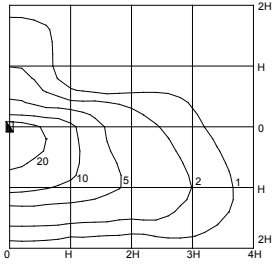

Manufactured: EU.

Product Compliance: EN 60598; CE.

APPLICATION GUIDE

Klif Series - Street Optic A10

38w LED 4K

6m Height

Contours in Lux

M. Factor = 0.90

APPLICATION GUIDE

Klif Series - Street Optic Wide A13

38w LED 4K

6m Height

Contours in Lux

M. Factor = 0.90

APPLICATION GUIDE

Klif Series - Forward Throw A14

38w LED 4K

6m Height

Contours in Lux

M. Factor = 0.90

Twin Outreach Version

DIMENSIONS

Klif - Side Entry

Weight: 10kg EPA: 0.05m²