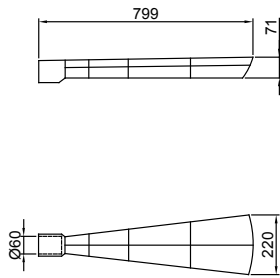

Manufactured: EU.

Product Compliance: EN 60598; CE.

APPLICATION GUIDE

Klif Series - Street Optic A10

38w LED 4K

6m Height

Contours in Lux

M. Factor = 0.90

APPLICATION GUIDE

Klif Series - Street Optic Wide A13

38w LED 4K

6m Height

Contours in Lux

M. Factor = 0.90

APPLICATION GUIDE

Klif Series - Forward Throw A14

38w LED 4K

6m Height

Contours in Lux

M. Factor = 0.90

Twin Outreach Version

DIMENSIONS

Klif - Side Entry

Weight: 10kg EPA: 0.05m²

Klif - Post top

Weight: 10kg EPA: 0.07m²

Klif XL - Side Entry

Weight: 12kg EPA: 0.06m²

Klif XL - Post top

Weight: 14kg EPA: 0.07m² All Dimensions in mm

ORDERING CODE

Wattage	Type	Code	Details	Optic	Option	Lumens
20w	8LED	5KLI08LGA	Klif Series, 700mA driver, 4K	A10	A11-A14, C6	2098 lm
27w	16LED	5KLI10LGA	Klif Series, 500mA driver, 4K	A10	A11-A14, C6	3167 lm
38w	16LED	5KLI11LGA	Klif Series, 700mA driver, 4K	A10	A11-A14, C6	4197 lm
40w	24LED	5KLI12LGB	Klif Series, 500mA driver, 4K	A10	A11-A14, C6	4752 lm
55w	24LED	5KLI12LGA	Klif Series, 700mA driver, 4K	A10	A11-A14, C6	6296 lm
52w	32LED	5KLI13LGA	Klif Series, 500mA driver, 4K	A10	A11-A14, C6	6334 lm
73w	32LED	5KLI14LGA	Klif Series, 700mA driver, 4K	A10	A11-A14, C6	8393 lm
52w	32LED	5KLX13LGA	Klif XL Series, 500mA driver, 4K	A10	A11-A14, C6	6334 lm
73w	32LED	5KLX14LGA	Klif XL Series, 700mA driver, 4K	A10	A11-A14, C6	8393 lm
77w	48LED	5KLX16LGA	Klif XL Series, 500mA driver, 4K	A10	A11-A14, C6	9501 lm
108w	48LED	5KLX17LGA	Klif XL Series, 700mA driver, 4K	A10	A11-A14, C6	12590 lm
100w	64LED	5KLX19LGA	Klif XL Series, 500mA driver, 4K	A10	A11-A14, C6	12668 lm
142w	64LED	5KLX20LGA	Klif XL Series, 700mA driver, 4K	A10	A11-A14, C6	16787 lm
123w	80LED	5KLX22LGA	Klif XL Series, 500mA driver, 4K	A10	A11-A14, C6	15836 lm
175w	80LED	5KLX23LGA	Klif XL Series, 700mA driver, 4K	A10	A11-A14, C6	20984 lm