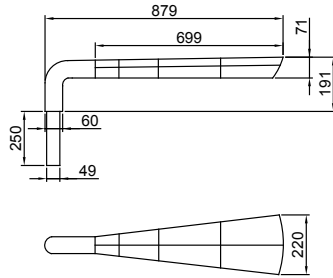

Manufactured: EU.

Product Compliance: EN 60598; CE.

APPLICATION GUIDE

Klif Series - Street Optic A10

38w LED 4K

6m Height

Contours in Lux

M. Factor = 0.90

APPLICATION GUIDE

Klif Series - Street Optic Wide A13

38w LED 4K

6m Height

Contours in Lux

M. Factor = 0.90

APPLICATION GUIDE

Klif Series - Forward Throw A14

38w LED 4K

6m Height

Contours in Lux

M. Factor = 0.90

Twin Outreach Version

DIMENSIONS

Klif - Side Entry

Weight: 10kg EPA: 0.05m²

Klif - Post top

Weight: 10kg EPA: 0.07m²

Klif XL - Side Entry

Weight: 12kg EPA: 0.06m²

Klif XL - Post top

Weight: 14kg EPA: 0.07m² All Dimensions in mm

ORDERING CODE

Wattage	Type	Code	Details	Optic	Option	Lumens
20w	8LED	5KLI08LGA	Klif Series, 700mA driver, 4K	A10	A11-A14, C6	2098 lm
27w	16LED	5KLI10LGA	Klif Series, 500mA driver, 4K	A10	A11-A14, C6	3167 lm
38w	16LED	5KLI11LGA	Klif Series, 700mA driver, 4K	A10	A11-A14, C6	4197 lm
40w	24LED	5KLI12LGB	Klif Series, 500mA driver, 4K	A10	A11-A14, C6	4752 lm
55w	24LED	5KLI12LGA	Klif Series, 700mA driver, 4K	A10	A11-A14, C6	6296 lm
52w	32LED	5KLI13LGA	Klif Series, 500mA driver, 4K	A10	A11-A14, C6	6334 lm
73w	32LED	5KLI14LGA	Klif Series, 700mA driver, 4K	A10	A11-A14, C6	8393 lm
52w	32LED	5KLX13LGA	Klif XL Series, 500mA driver, 4K	A10	A11-A14, C6	6334 lm
73w	32LED	5KLX14LGA	Klif XL Series, 700mA driver, 4K	A10	A11-A14, C6	8393 lm
77w	48LED	5KLX16LGA	Klif XL Series, 500mA driver, 4K	A10	A11-A14, C6	9501 lm
108w	48LED	5KLX17LGA	Klif XL Series, 700mA driver, 4K	A10	A11-A14, C6	12590 lm
100w	64LED	5KLX19LGA	Klif XL Series, 500mA driver, 4K	A10	A11-A14, C6	12668 lm
142w	64LED	5KLX20LGA	Klif XL Series, 700mA driver, 4K	A10	A11-A14, C6	16787 lm
123w	80LED	5KLX22LGA	Klif XL Series, 500mA driver, 4K	A10	A11-A14, C6	15836 lm
175w	80LED	5KLX23LGA	Klif XL Series, 700mA driver, 4K	A10	A11-A14, C6	20984 lm