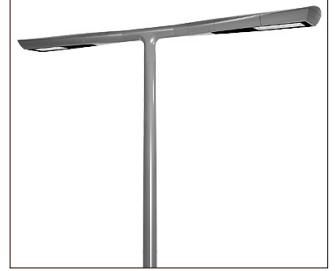

Klif Series

External lighting

Efficient LED streetlight in 2 sizes ideal for streets, roadways, etc. using asymmetric optics.

Construction: Injected Aluminium casting. IP66. IK08. IK10 on request.

Lens: Tempered glass lens.

APPLICATION GUIDE

Klif Series - Street Optic Wide A13

38w LED 4K

6m Height

Contours in Lux

M. Factor = 0.90

APPLICATION GUIDE

Klif Series - Forward Throw A14

38w LED 4K

6m Height

Contours in Lux

M. Factor = 0.90

Twin Outreach Version

DIMENSIONS

Klif - Side Entry

Weight: 10kg EPA: 0.05m²

Klif - Post top

Weight: 10kg EPA: 0.07m²

Klif XL - Side Entry

Weight: 12kg EPA: 0.06m²

Klif XL - Post top

Weight: 14kg EPA: 0.07m² All Dimensions in mm

ORDERING CODE

Wattage	Type	Code	Details	Optic	Option	Lumens
20w	8LED	5KLI08LGA	Klif Series, 700mA driver, 4K	A10	A11-A14, C6	2098 lm
27w	16LED	5KLI10LGA	Klif Series, 500mA driver, 4K	A10	A11-A14, C6	3167 lm
38w	16LED	5KLI11LGA	Klif Series, 700mA driver, 4K	A10	A11-A14, C6	4197 lm
40w	24LED	5KLI12LGB	Klif Series, 500mA driver, 4K	A10	A11-A14, C6	4752 lm
55w	24LED	5KLI12LGA	Klif Series, 700mA driver, 4K	A10	A11-A14, C6	6296 lm
52w	32LED	5KLI13LGA	Klif Series, 500mA driver, 4K	A10	A11-A14, C6	6334 lm
73w	32LED	5KLI14LGA	Klif Series, 700mA driver, 4K	A10	A11-A14, C6	8393 lm
52w	32LED	5KLX13LGA	Klif XL Series, 500mA driver, 4K	A10	A11-A14, C6	6334 lm
73w	32LED	5KLX14LGA	Klif XL Series, 700mA driver, 4K	A10	A11-A14, C6	8393 lm
77w	48LED	5KLX16LGA	Klif XL Series, 500mA driver, 4K	A10	A11-A14, C6	9501 lm
108w	48LED	5KLX17LGA	Klif XL Series, 700mA driver, 4K	A10	A11-A14, C6	12590 lm
100w	64LED	5KLX19LGA	Klif XL Series, 500mA driver, 4K	A10	A11-A14, C6	12668 lm
142w	64LED	5KLX20LGA	Klif XL Series, 700mA driver, 4K	A10	A11-A14, C6	16787 lm
123w	80LED	5KLX22LGA	Klif XL Series, 500mA driver, 4K	A10	A11-A14, C6	15836 lm
175w	80LED	5KLX23LGA	Klif XL Series, 700mA driver, 4K	A10	A11-A14, C6	20984 lm