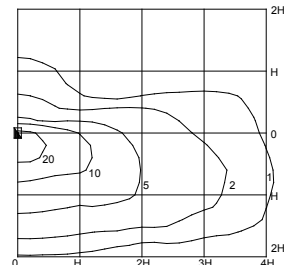

APPLICATION GUIDE

Klif Series - Street Optic Wide A13

38w LED 4K

6m Height

Contours in Lux

M. Factor = 0.90

APPLICATION GUIDE

Klif Series - Forward Throw A14

38w LED 4K

6m Height

Contours in Lux

M. Factor = 0.90

Twin Outreach Version

DIMENSIONS

Klif - Side Entry

Weight: 10kg EPA: 0.05m²

Klif - Post top

Weight: 10kg EPA: 0.07m²

Klif XL - Side Entry

Weight: 12kg EPA: 0.06m²

Klif XL - Post top

Weight: 14kg EPA: 0.07m² All Dimensions in mm

ORDERING CODE

Wattage	Type	Code	Details	Optic	Option	Lumens
20w	8LED	5KLI08LGA	Klif Series, 700mA driver, 4K	A10	A11-A14, C6	2098 lm
27w	16LED	5KLI10LGA	Klif Series, 500mA driver, 4K	A10	A11-A14, C6	3167 lm
38w	16LED	5KLI11LGA	Klif Series, 700mA driver, 4K	A10	A11-A14, C6	4197 lm
40w	24LED	5KLI12LGB	Klif Series, 500mA driver, 4K	A10	A11-A14, C6	4752 lm
55w	24LED	5KLI12LGA	Klif Series, 700mA driver, 4K	A10	A11-A14, C6	6296 lm
52w	32LED	5KLI13LGA	Klif Series, 500mA driver, 4K	A10	A11-A14, C6	6334 lm
73w	32LED	5KLI14LGA	Klif Series, 700mA driver, 4K	A10	A11-A14, C6	8393 lm
52w	32LED	5KLX13LGA	Klif XL Series, 500mA driver, 4K	A10	A11-A14, C6	6334 lm
73w	32LED	5KLX14LGA	Klif XL Series, 700mA driver, 4K	A10	A11-A14, C6	8393 lm
77w	48LED	5KLX16LGA	Klif XL Series, 500mA driver, 4K	A10	A11-A14, C6	9501 lm
108w	48LED	5KLX17LGA	Klif XL Series, 700mA driver, 4K	A10	A11-A14, C6	12590 lm
100w	64LED	5KLX19LGA	Klif XL Series, 500mA driver, 4K	A10	A11-A14, C6	12668 lm
142w	64LED	5KLX20LGA	Klif XL Series, 700mA driver, 4K	A10	A11-A14, C6	16787 lm
123w	80LED	5KLX22LGA	Klif XL Series, 500mA driver, 4K	A10	A11-A14, C6	15836 lm
175w	80LED	5KLX23LGA	Klif XL Series, 700mA driver, 4K	A10	A11-A14, C6	20984 lm